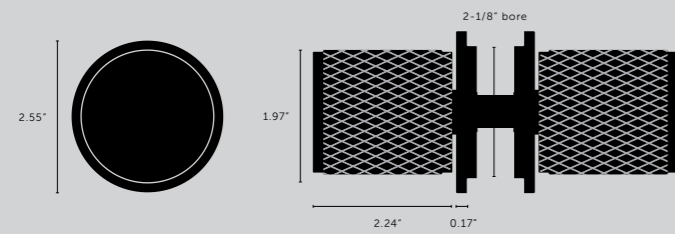

[dimensions.

[product image.

DOOR KNOB / FIXED / DOUBLE-SIDED

[type. **FIXED DOOR KNOB SET.]**

[finish. **STEEL.]**
BRASS.]
BLACK.]

[knurl. **CROSS.]**

[details. **SOLID METAL.]**

[fyi. **SOLD IN PAIRS.]**
FIXED.]
FITS DOORS OF THICKNESS MINIMUM 0.24"]
TO MAXIMUM 1.5".]