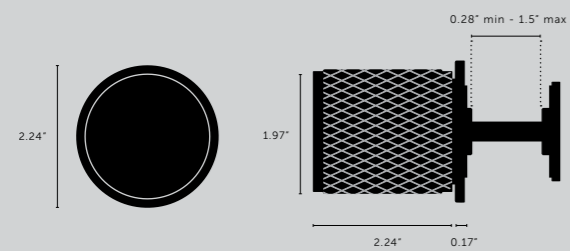

DOOR KNOB / FIXED / SINGLE-SIDED

[type. **FIXED DOOR KNOB.]**

[finish. **STEEL.]**
BRASS.]
BLACK.]

[knurl. **CROSS.]**

[details. **SOLID METAL.]**

[fyi. **SOLD AS A SINGLE DOOR KNOB.]**
FIXED.]
FITS DOORS OF THICKNESS MINIMUM 0.28" TO MAXIMUM 1.5".]

[dimensions.