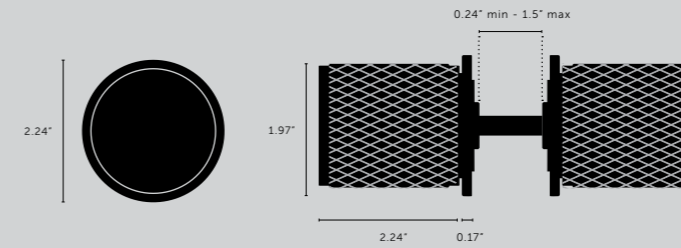

DOOR KNOB / FIXED / DOUBLE-SIDED

[type. **FIXED DOOR KNOB SET.]**

[finish. **STEEL.]**
BRASS.]
BLACK.]

[knurl. **CROSS.]**

[details. **SOLID METAL.]**

[fyi. **SOLD IN PAIRS.]**
FIXED.]
FITS DOORS OF THICKNESS MINIMUM 0.24"]
TO MAXIMUM 1.5".]

[dimensions.