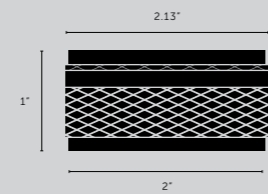

DOOR STOP / FLOOR

[knurl.] **CROSS.]**

[details.] **SOLID METAL.]
RUBBER STOPPER.]**

[finish.] **STEEL.]** ◀
BRASS.]
SMOKED BRONZE.]
BLACK.]

[product image.]

[dimensions.]

DOUBLE-SIDED PULL BAR / CROSS

[knurl.] **CROSS.]**