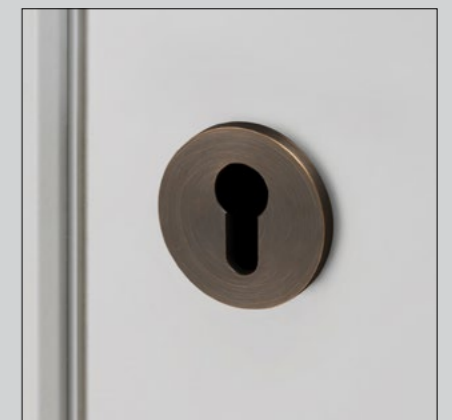

ESCUTCHEON PLATE / EURO PROFILE

[details.] **SPUN METAL.]**

[finish.]
STEEL.]
BRASS.]
SMOKED BRONZE.]
BLACK.]

[fyi.] **SOLD IN PAIRS.]**
NON US STANDARD PRODUCT - ONLY AVAILABLE
THROUGH AUTHORIZED BUSTER + PUNCH DEALERS.]

[dimensions.]

[product image.]