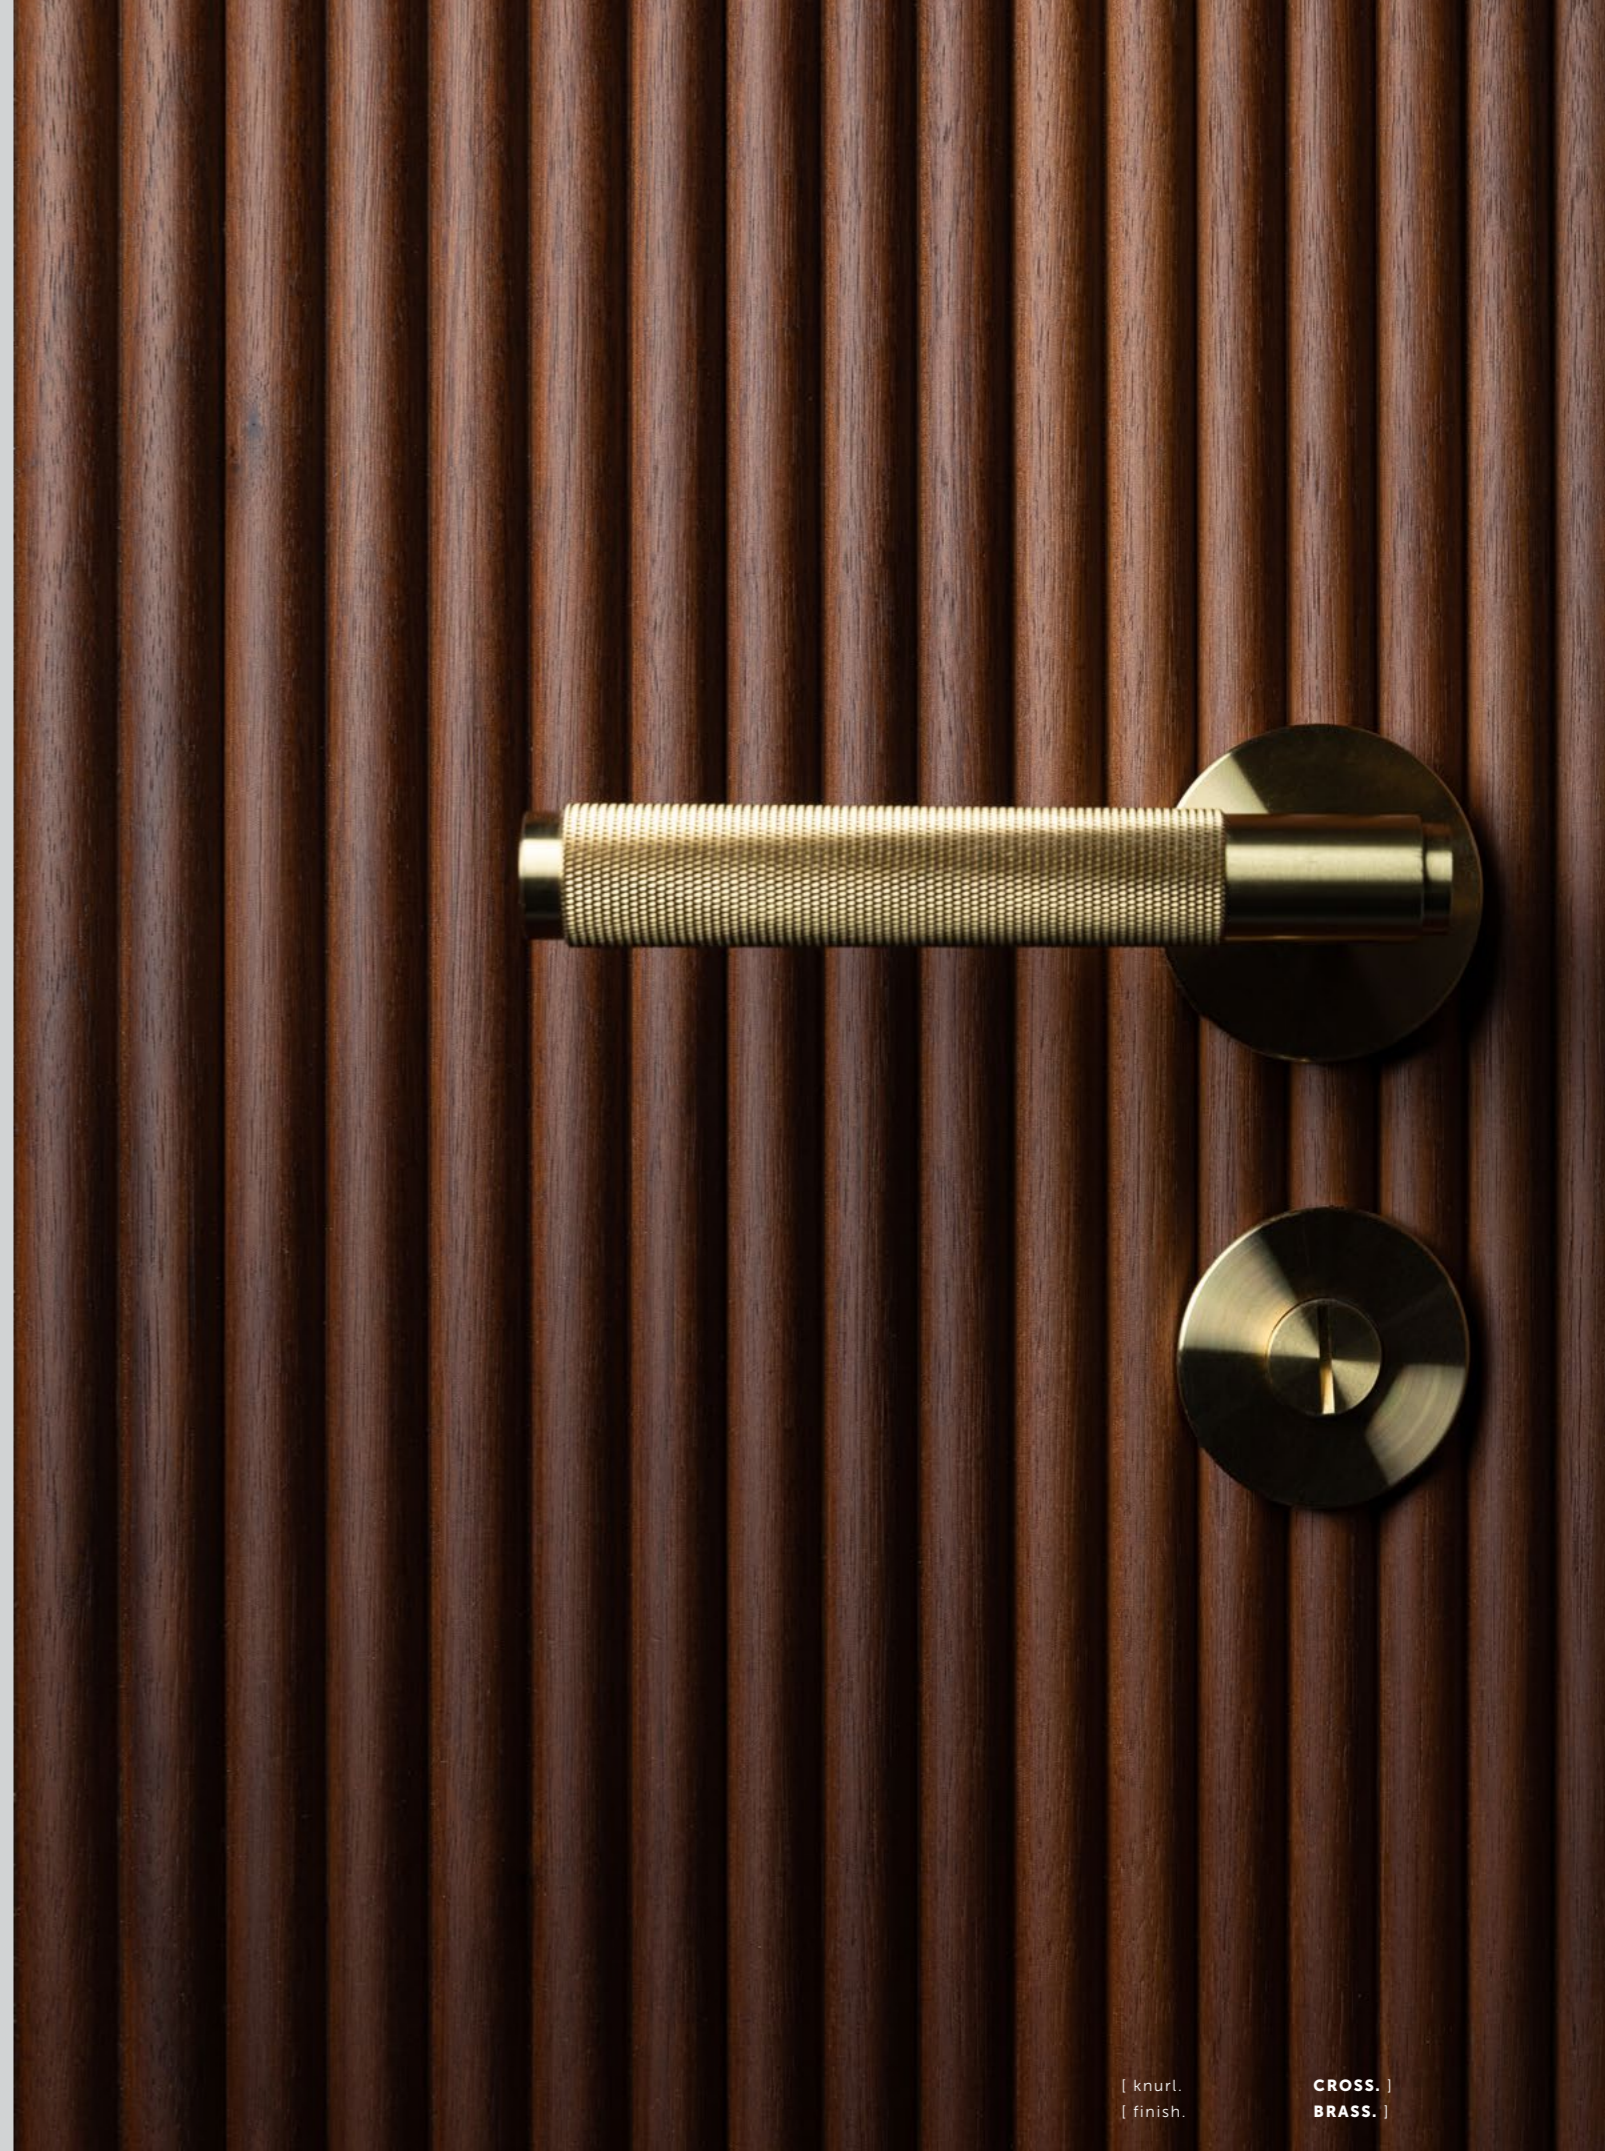

[product image.