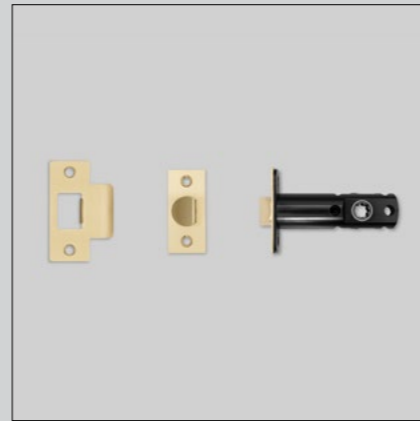

DOOR HANDLE / FIXED

[type. **FIXED DOOR HANDLE.**]

[knurl. **CROSS.**]

[details. **SOLID METAL.**]
COIN SCREW END.]

[finish. **STEEL.**]
BRASS.]
SMOKED BRONZE.]
BLACK.]

[fyi. **SOLD AS A SINGLE HANDLE.**]
HANDLE REMAINS IN FIXED POSITION.]
CAN BE FITTED TO ANY DOOR.]
INTERIOR USE ONLY.]

[dimensions.

[product image.

DOOR KNOB / FIXED / SINGLE-SIDED

[type. **FIXED DOOR KNOB.]**

[finish. **STEEL.]**
BRASS.]
BLACK.]

[knurl. **CROSS.]**

[details. **SOLID METAL.]**

[fyi. **SOLD AS A SINGLE DOOR KNOB.]**
FIXED.]
FITS DOORS OF THICKNESS MINIMUM 0.28" TO MAXIMUM 1.5".]

[dimensions.

[product image.

[knurl. **CROSS.]**
[finish. **BRASS.]**

DOOR TUBULAR LATCH / PASSAGE

[details.] **SOLID METAL.]**
AVAILABLE IN 2 3/8" OR 2 3/4" BACKSET.]

[product image.]

[finish.]
STEEL.]
BRASS.]
SMOKED BRONZE.]
BLACK.]

DOOR TUBULAR LATCH / PRIVACY

[details.] **SOLID METAL.]**
AVAILABLE IN 2 3/8" OR 2 3/4" BACKSET.]

[product image.]

[finish.]
STEEL.]
BRASS.]
SMOKED BRONZE.]
BLACK.]

THUMBTURN LOCK

[knurl.] **CROSS.]**

[finish.]
STEEL.]
BRASS.]
SMOKED BRONZE.]
BLACK.]