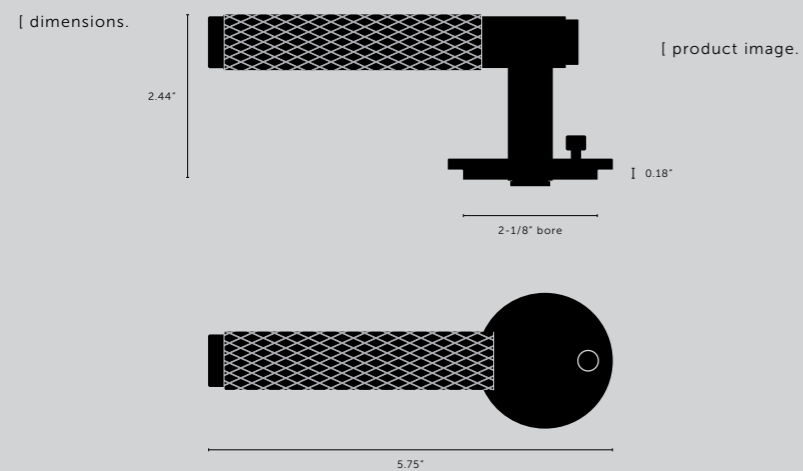

[fyi. **SOLD IN PAIRS.**]
SPRING ASSISTED ROSE TO ENSURE HANDLE RETURNS TO CENTRE.]
FITS DOORS OF THICKNESS 1-3/8" - 2" WITH SUPPLIED FITTINGS.]
2-1/8" DIAMETER - STANDARD BORE.]
SUPPLIED WITH A PRIVACY TUBULAR LATCH WITH 2-3/8" BACKSET.]