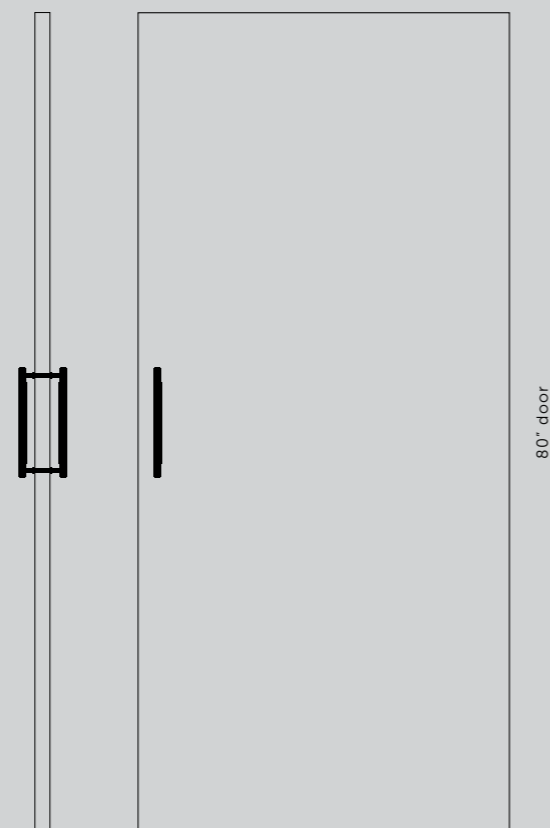

[details.] **SOLID METAL.]**
COIN SCREW ENDS.]

[finish.] **STEEL.]**
BRASS.]
SMOKED BRONZE.]
BLACK.]

[product image.]

[scale.]

[scale.]

[knurl.] **CROSS.]**
[finish.] **SMOKED BRONZE.]**

DOUBLE-SIDED CLOSET BAR / CROSS