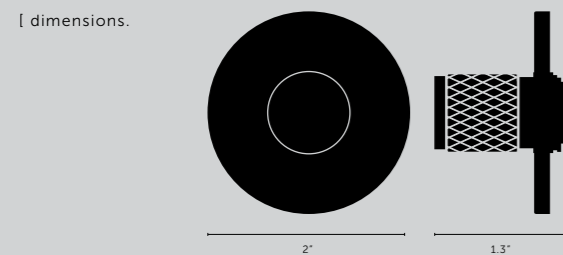

DOOR TUBULAR LATCH / PASSAGE

[details.] **SOLID METAL.]**
AVAILABLE IN 2 3/8" OR 2 3/4" BACKSET.]

[product image.]

[finish.]
STEEL.]
BRASS.]
SMOKED BRONZE.]
BLACK.]

DOOR TUBULAR LATCH / PRIVACY

[details.] **SOLID METAL.]**
AVAILABLE IN 2 3/8" OR 2 3/4" BACKSET.]

[product image.]

[finish.]
STEEL.]
BRASS.]
SMOKED BRONZE.]
BLACK.]

THUMBTURN LOCK

[knurl.] **CROSS.]**

[finish.]
STEEL.]
BRASS.]
SMOKED BRONZE.]
BLACK.]

[details.] **SOLID METAL.]**

[fyi.] **1-1/2" HOLE CENTRE DISTANCE.]**
LATCHES SOLD SEPARATELY.]
SERIES IS ONLY AVAILABLE THROUGH
AUTHORIZED BUSTER + PUNCH DEALERS.]
MAY BE USED WITH TUBULAR DEAD-BOLT
LATCHES OR QUALITY MORTISE LOCK-SETS.]

[product image.]

[front.]

[back.]

ESCUTCHEON PLATE / TRADITIONAL

[details.] **SPUN METAL.]**

[finish.]
STEEL.]
BRASS.]
SMOKED BRONZE.]
BLACK.]

[fyi.] **SOLD IN PAIRS.]**
NON US STANDARD PRODUCT - ONLY AVAILABLE
THROUGH AUTHORIZED BUSTER + PUNCH DEALERS.]

[dimensions.]

[product image.]

ESCUTCHEON PLATE / EURO PROFILE

[details.] **SPUN METAL.]**

[finish.]
STEEL.]
BRASS.]
SMOKED BRONZE.]
BLACK.]

[fyi.] **SOLD IN PAIRS.]**
NON US STANDARD PRODUCT - ONLY AVAILABLE
THROUGH AUTHORIZED BUSTER + PUNCH DEALERS.]

[dimensions.]

[product image.]