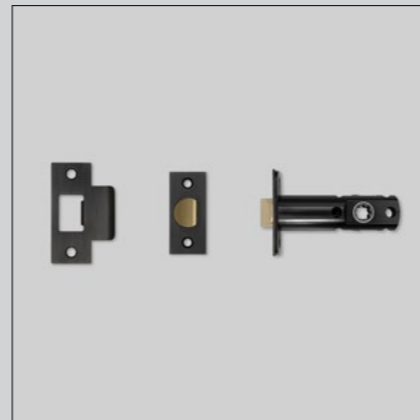

DOOR HANDLE / FIXED

[type. **FIXED DOOR HANDLE.**]

[knurl. **CROSS.**]

[details. **SOLID METAL.**]
COIN SCREW END.]

[finish. **STEEL.**]
BRASS.]
SMOKED BRONZE.]
BLACK.]

[fyi. **SOLD AS A SINGLE HANDLE.**]
HANDLE REMAINS IN FIXED POSITION.]
CAN BE FITTED TO ANY DOOR.]
INTERIOR USE ONLY.]

[dimensions.

[product image.

DOOR KNOB / FIXED / SINGLE-SIDED

[type. **FIXED DOOR KNOB.]**

[finish. **STEEL.]**
BRASS.]
BLACK.]

[knurl. **CROSS.]**

[details. **SOLID METAL.]**

[fyi. **SOLD AS A SINGLE DOOR KNOB.]**
FIXED.]
FITS DOORS OF THICKNESS MINIMUM 0.28" TO MAXIMUM 1.5".]

[dimensions.

[product image.

[knurl. **CROSS.]**
[finish. **BRASS.]**

DOOR TUBULAR LATCH / PASSAGE

[details.] **SOLID METAL.]**
AVAILABLE IN 2 3/8" OR 2 3/4" BACKSET.]

[product image.]

[finish.]
STEEL.]
BRASS.]
SMOKED BRONZE.]
BLACK.]

DOOR TUBULAR LATCH / PRIVACY

[details.] **SOLID METAL.]**
AVAILABLE IN 2 3/8" OR 2 3/4" BACKSET.]

[product image.]

[finish.]
STEEL.]
BRASS.]
SMOKED BRONZE.]
BLACK.]

THUMBTURN LOCK

[knurl.] **CROSS.]**

[finish.]
STEEL.]
BRASS.]
SMOKED BRONZE.]
BLACK.]