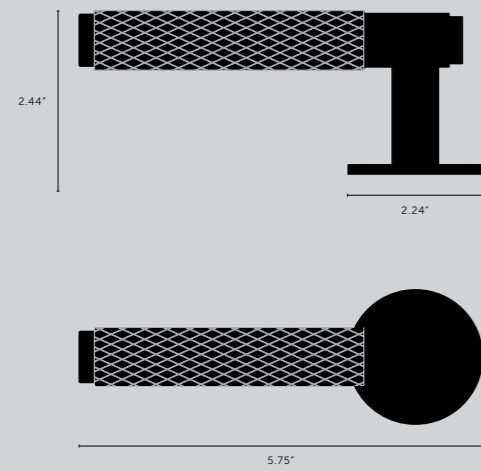

DOOR HANDLE / FIXED

[type. **FIXED DOOR HANDLE.**]

[knurl. **CROSS.**]

[details. **SOLID METAL.**]
COIN SCREW END.]

[finish. **STEEL.**]
BRASS.]
SMOKED BRONZE.]
BLACK.]

[fyi. **SOLD AS A SINGLE HANDLE.**]
HANDLE REMAINS IN FIXED POSITION.]
CAN BE FITTED TO ANY DOOR.]
INTERIOR USE ONLY.]

[dimensions.