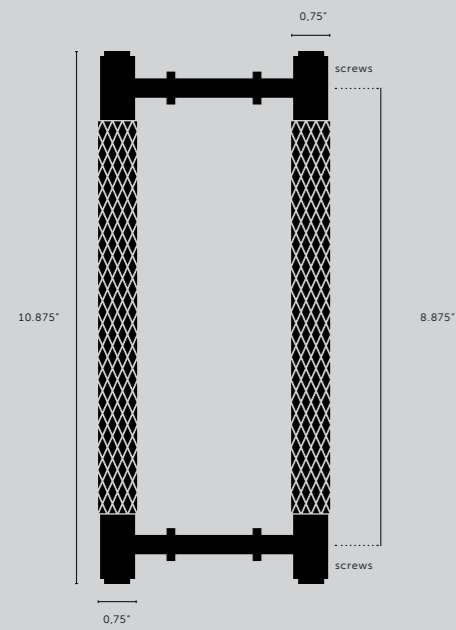

[details.] **SOLID METAL.]**
COIN SCREW ENDS.]

[finish.] **STEEL.]**
BRASS.]
SMOKED BRONZE.]
BLACK.]

[product image.]

[scale.]

[scale.]

[knurl.] **CROSS.]**
[finish.] **SMOKED BRONZE.]**

DOUBLE-SIDED CLOSET BAR / CROSS

[knurl.] **CROSS.]**

[finish.] **STEEL.]**
BRASS.]
SMOKED BRONZE.]
BLACK.]

[details.] **SOLID METAL.]**
COIN SCREW ENDS.]

[dimensions.]

[product image.]

[scale.]

80" door

[knurl.] **CROSS.]**
[finish.] **BLACK.]**