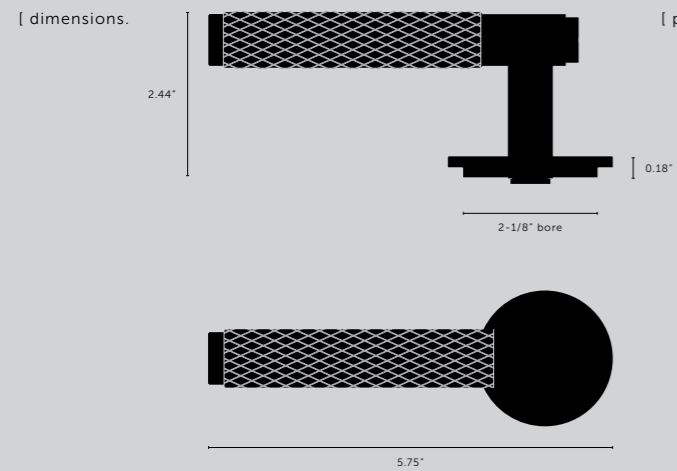

DOOR HANDLE / CONVENTIONAL / PASSAGE

[type. **PASSAGE DOOR HANDLE SET.**]

[finish. **STEEL.**]
BRASS.]
SMOKED BRONZE.]
BLACK.]

[knurl. **CROSS.**]

[details. **SOLID METAL.**]
COIN SCREW END.]

[fyi. **SOLD IN PAIRS.**]
SPRING ASSISTED ROSE TO ENSURE HANDLE RETURNS TO CENTRE.]
FITS DOORS OF THICKNESS 1-3/8" - 2" WITH SUPPLIED FITTINGS.]
2-1/8" DIAMETER - STANDARD BORE.]
SUPPLIED WITH A PASSAGE TUBULAR LATCH WITH 2-3/8" BACKSET.]