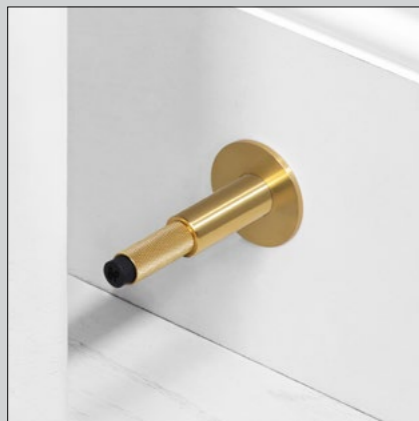

DOOR HANDLE / CONVENTIONAL / PASSAGE

[type. **PASSAGE DOOR HANDLE SET.**]

[finish. **STEEL.**]
BRASS.]
SMOKED BRONZE.]
BLACK.]

[knurl. **CROSS.**]

[details. **SOLID METAL.**]
COIN SCREW END.]

[fyi. **SOLD IN PAIRS.**]
SPRING ASSISTED ROSE TO ENSURE HANDLE RETURNS TO CENTRE.]
FITS DOORS OF THICKNESS 1-3/8" - 2" WITH SUPPLIED FITTINGS.]
2-1/8" DIAMETER - STANDARD BORE.]
SUPPLIED WITH A PASSAGE TUBULAR LATCH WITH 2-3/8" BACKSET.]

DOOR HANDLE / CONVENTIONAL / PRIVACY

[type. **PRIVACY DOOR HANDLE SET WITH PUSH-PIN LOCK.**]

[finish. **STEEL.**]
BRASS.]
SMOKED BRONZE.]
BLACK.]

[knurl. **CROSS.**]

[details. **SOLID METAL.**]
COIN SCREW END.]

DOOR HANDLE / FIXED

[type. **FIXED DOOR HANDLE.**]

[knurl. **CROSS.**]

[details. **SOLID METAL.**]
COIN SCREW END.]

[finish. **STEEL.**]
BRASS.]
SMOKED BRONZE.]
BLACK.]

[fyi. **SOLD AS A SINGLE HANDLE.**]
HANDLE REMAINS IN FIXED POSITION.]
CAN BE FITTED TO ANY DOOR.]
INTERIOR USE ONLY.]

Massimo Buster Minale, Founder.

DOOR STOP / WALL

[knurl.] **CROSS.]**

[details.] **SOLID METAL.]
B+P EMBOSSED RUBBER STOPPER.]**

[finish.] **STEEL.]**
BRASS.] ◀
SMOKED BRONZE.]
BLACK.]

[product image.]

[dimensions.]