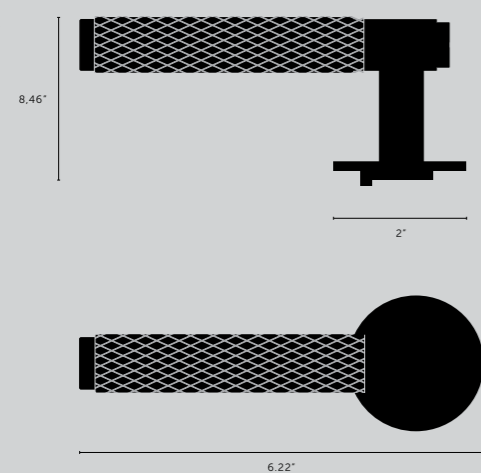

DOOR HANDLE / ARCHITECTURAL UNSPRUNG / PASSAGE

[type. **UNSPRUNG DOOR HANDLE.**]

[knurl. **CROSS.**]

[details. **SOLID METAL.**]
COIN SCREW END.]

[finish. **STEEL.**]
BRASS.]
SMOKED BRONZE.] ◀
BLACK.]

[fyi. **SOLD IN PAIRS.**]
1-1/2" HOLE CENTRE DISTANCE.]
SERIES IS ONLY AVAILABLE THROUGH AUTHORIZED
BUSTER + PUNCH DEALERS.]
MAY BE USED WITH EUROPEAN TUBULAR LATCHES OR
QUALITY MORTISE LOCK-SETS.]

[dimensions.