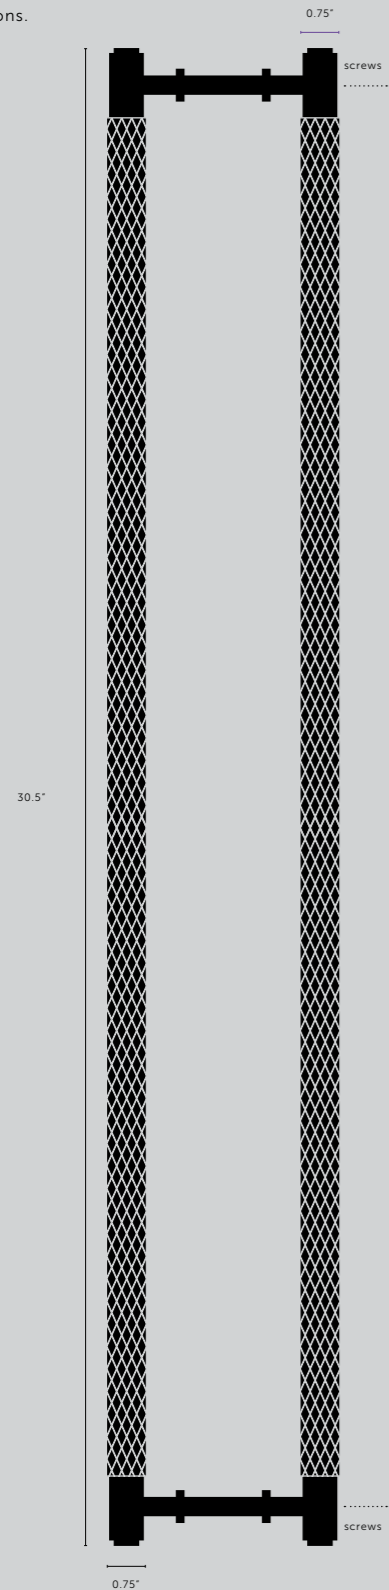

DOUBLE-SIDED CLOSET BAR / CROSS

[knurl.] **CROSS.]**

[finish.] **STEEL.]**
BRASS.]
SMOKED BRONZE.]
BLACK.]

[details.] **SOLID METAL.]**
COIN SCREW ENDS.]

[dimensions.]