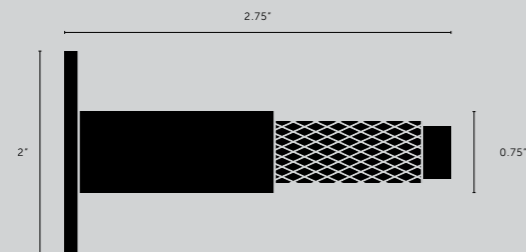

Massimo Buster Minale, Founder.

DOOR STOP / WALL

[knurl.] **CROSS.]**

[details.] **SOLID METAL.]
B+P EMBOSSED RUBBER STOPPER.]**

[finish.] **STEEL.]**
BRASS.] ◀
SMOKED BRONZE.]
BLACK.]

[product image.]

[dimensions.]