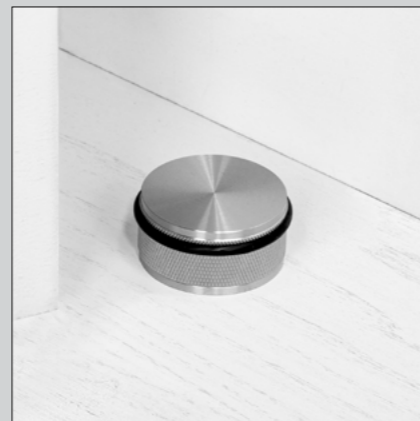

DOOR STOP / FLOOR

[knurl.] **CROSS.]**

[details.] **SOLID METAL.]
RUBBER STOPPER.]**

[finish.] **STEEL.]** ◀
BRASS.]
SMOKED BRONZE.]
BLACK.]

[product image.]