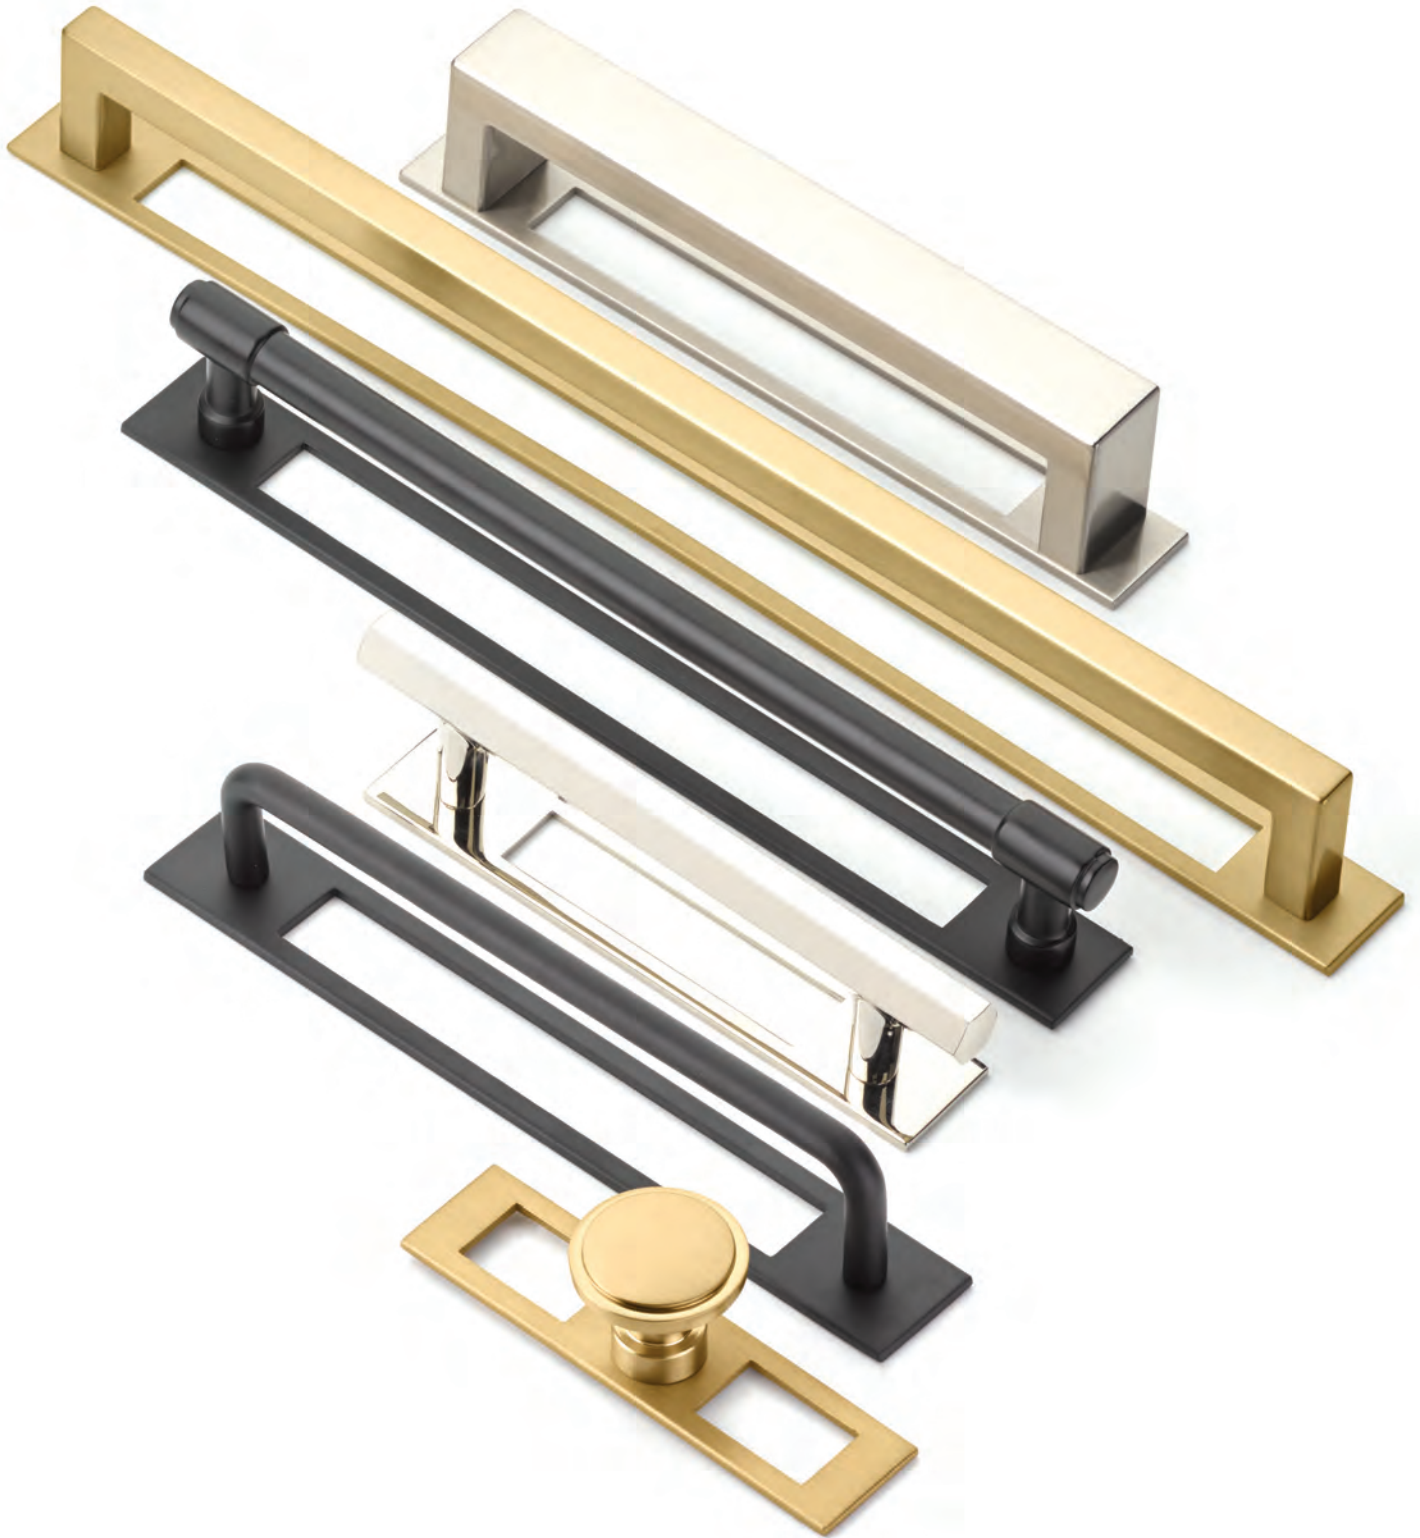

MODERN BACKPLATE