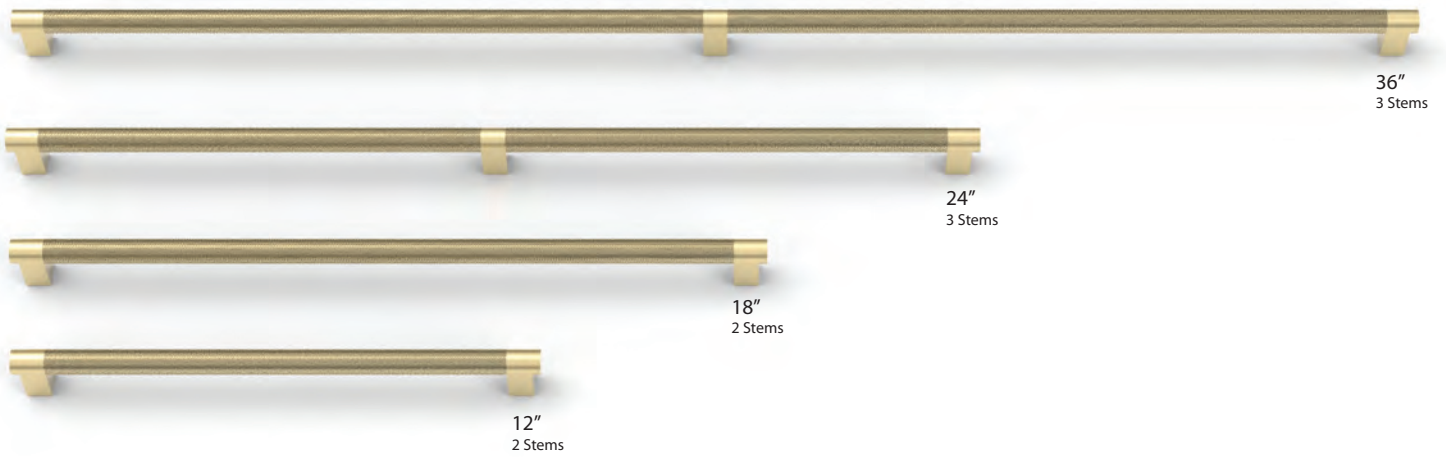

STAINLESS STEEL BAR KNOB	Product Code	Dimension(D)	Projection(P)	List Price
	S62001SS	2"	1 1/4"	\$12.00

STAINLESS STEEL BAR PULL	Product Code	C-to-C	Overall	Projection(P)	List Price
	S62002SS	3"	5"	1 1/4"	\$14.00
	S62003SS	3 1/2"	5 1/2"	1 1/4"	\$15.00
	S62004SS	4"	6 1/2"	1 1/4"	\$17.00
	S62005SS	5"	7 1/2"	1 1/4"	\$19.00
	S62006SS	6"	8 1/2"	1 1/4"	\$21.00
	S62007SS	8"	10 1/2"	1 1/4"	\$23.00
	S62008SS	10"	12 1/2"	1 1/4"	\$26.00
	S62009SS	12"	14 1/2"	1 1/4"	\$32.00
	S62010SS	16"	18 1/2"	1 1/4"	\$37.00
	S62011SS	24"	26 1/2"	1 1/4"	\$47.00
	S62012SS	28"	30 1/2"	1 1/4"	\$53.00
	S62013SS	32"	34 1/2"	1 1/4"	\$58.00
	S62014SS	36"	38 1/2"	1 1/4"	\$64.00

STAINLESS STEEL DELTA PULL	Product Code	C-to-C	Overall	Projection(P)	List Price
	S60030SS	3"	3 1/2"	1"	\$28.00
	S60035SS	3 1/2"	4"	1"	\$32.00
	S60040SS	4"	4 1/2"	1"	\$33.00

# SELECT APPLIANCE PULL

SELECT APPLIANCE PULL								Stem	Bar Pull
Optional Mounting	Product Code	C-to-C	Overall	Width(W)	Projection(P)	List Price	Back-to-Back List Price	 <p><b>RECTANGULAR (REC)</b></p>	 <p><b>KNURLED (KN)</b></p>  <p><b>SMOOTH (SM)</b></p>
<b>CS</b> or <b>BTB</b>	84070	12"	12 7/8"	1"	2"	\$196.00	\$392.00		
<b>CS</b> or <b>BTB</b>	84071	18"	18 7/8"	1"	2"	\$286.00	\$572.00		
<b>CS</b> or <b>BTB</b>	84072	24"	24 7/8"	1"	2"	\$315.00	\$630.00		
<b>CS</b> or <b>BTB</b>	84073	36"	36 7/8"	1"	2"	\$347.00	\$694.00	<p>STEM AND BAR PULL WILL BE PERMANENTLY AFFIXED.</p>	
									