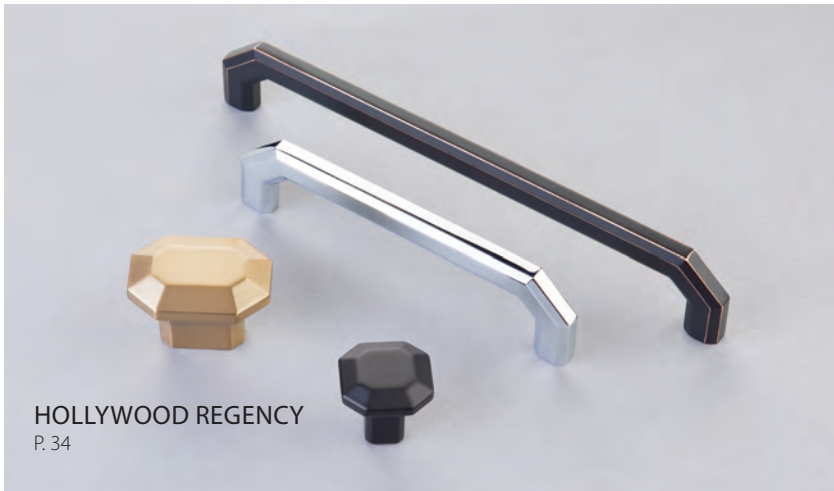

# **CABINET & BATH HARDWARE PRICE BOOK**

Prices Effective December 5, 2022

SELECT CABINET HARDWARE  
P. 6-11

HOLLYWOOD REGENCY  
P. 34

TIMELESS CLASSICS  
P. 36

**CABINET HARDWARE**

SELECT Cabinet Pull	6
SELECT Appliance Pull	8
SELECT Cabinet Knob	10
SELECT Cabinet Edge Pull	11
Modern Backplate	12
Industrial Modern	14
Modern Rectangular	16
Urban Modern	18
Curvilinear	22
Geometric	23
Contemporary	24
Carbon Fiber	28
Mid Century Modern	30
Art Deco	32
Hollywood Regency	34
Timeless Classics	36
Transitional Heritage	38
Traditional	40
Arts & Crafts	44
Ribbon & Reed	46
Glass	47
Porcelain	52
Sandcast Bronze	53
Tuscany Bronze	57
Wrought Steel	60
Stainless Steel	61
Appliance Pulls / Back-to-Back Pulls	62