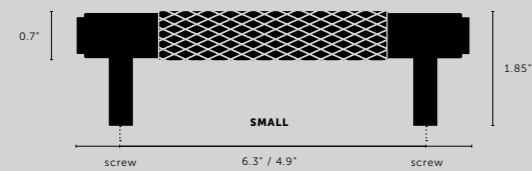

[knurl.] **CROSS.]**

[details.] **SOLID METAL.]**
BACKPLATE.]
COIN SCREWS.]

[fyi.] **SOLD IN SETS OF TWO.]**

[finish.] **STEEL.]**
BRASS.]
SMOKED BRONZE.]
BLACK.]

[dimensions.]

[scale.]

PULL BAR / CROSS

[size.]
SMALL.]
MEDIUM.]
LARGE.]

[finish.]
STEEL.]
BRASS.]
SMOKED BRONZE.]
BLACK.]

[knurl.]
CROSS.]

[details.]
SOLID METAL.]
COIN SCREW ENDS.]

[product image.]

[fyi.]
DOUBLE-SIDED VERSION AVAILABLE PG. 50.]

[dimensions.]

[scale.]

35" counter