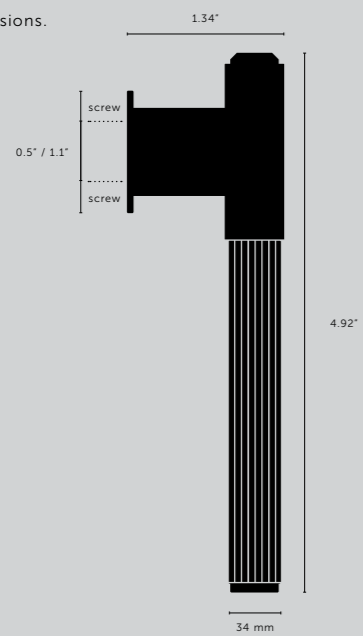

[size.]
SMALL.]
MEDIUM.]
LARGE.]

[finish.]
STEEL.] 
BRASS.] 
GUN METAL.] 
BLACK.] 

[knurl.]
LINEAR.]

[details.]
SOLID METAL.]
BACKPLATE.]
TORX SCREWS.]

[product image.]

[dimensions.]

[scale.]

35" counter

[size.]
LARGE.]
[finish.]
BRASS.]

L-BAR / LINEAR

[knurl.] **LINEAR.]**

[finish.]

- STEEL.]**
- BURNT STEEL.]**
- BRASS.]**
- GUN METAL.]**
- BLACK.]**

[details.] **SOLID METAL.]**
MACHINED STALK.]
TORX SCREW END.]

[dimensions.]

[product image.]

[scale.]

35" counter

[knurl.] **LINEAR.]**
 [finish.] **BURNT STEEL.]**

PRECIOUS BAR / LINEAR

[knurl.]

LINEAR.]