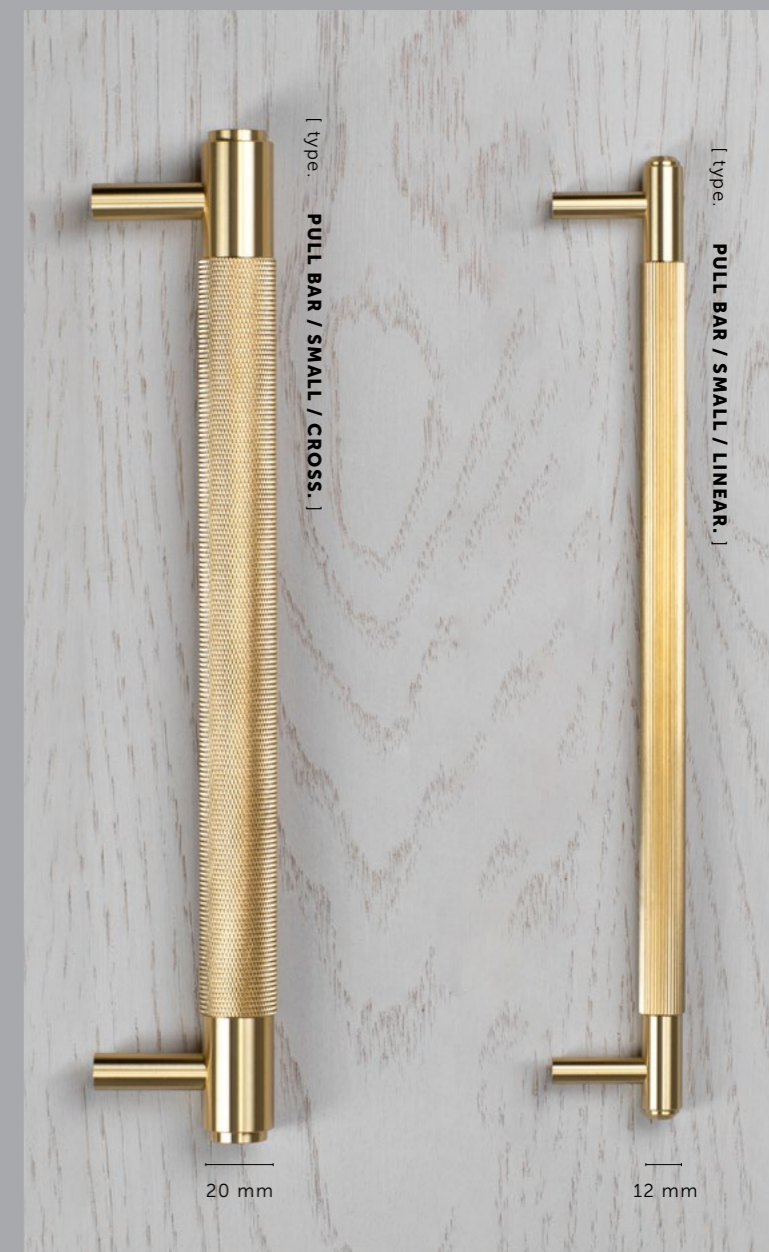

[collection. **LINEAR.**]

Our new linear-knurl pattern is machined into 12mm diameter solid bar and inspired by fashion accessory hardware. Elegant in look and scale this knurl is beautifully refined. The linear-knurl is accompanied by machined torx screws.

[details.] **SOLID METAL.]**
COIN SCREW ENDS.]

[details.] **COMES WITH 2 X 0.94" SMALL DISCS.]**
FITS THROUGH CABINET DOOR FROM BACKSIDE.]
DOUBLE-SIDED VERSION AVAILABLE PG. 52.]

[product image.]

[dimensions.]

[scale.]

T-BAR / CROSS

[knurl.] **CROSS.]**

[details.] **SOLID METAL.]**

[finish.]
STEEL.] 
BRASS.] 
SMOKED BRONZE.] 
BLACK.] 

[scale.]

T-BAR / PLATE / CROSS

[knurl.] **CROSS.]**

[details.] **SOLID METAL
 BACKPLATE.]
 COIN SCREWS.]**

[finish.]
STEEL.] 
BRASS.] 
SMOKED BRONZE.] 
BLACK.] 

35" counter

[product.] **T-BAR.]**
 [finish.] **BRASS.]**

THE HOOK

[knurl.] **CROSS.]**

[details.] **SOLID METAL.]**
MACHINED HEAD.]