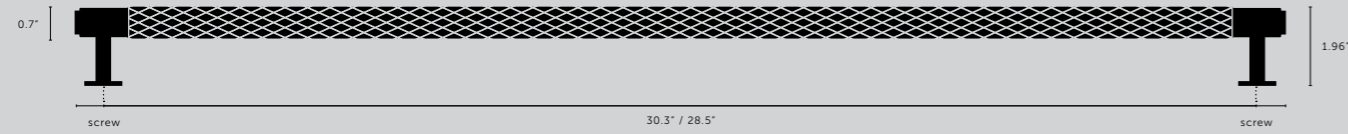

[dimensions.]

[scale.]