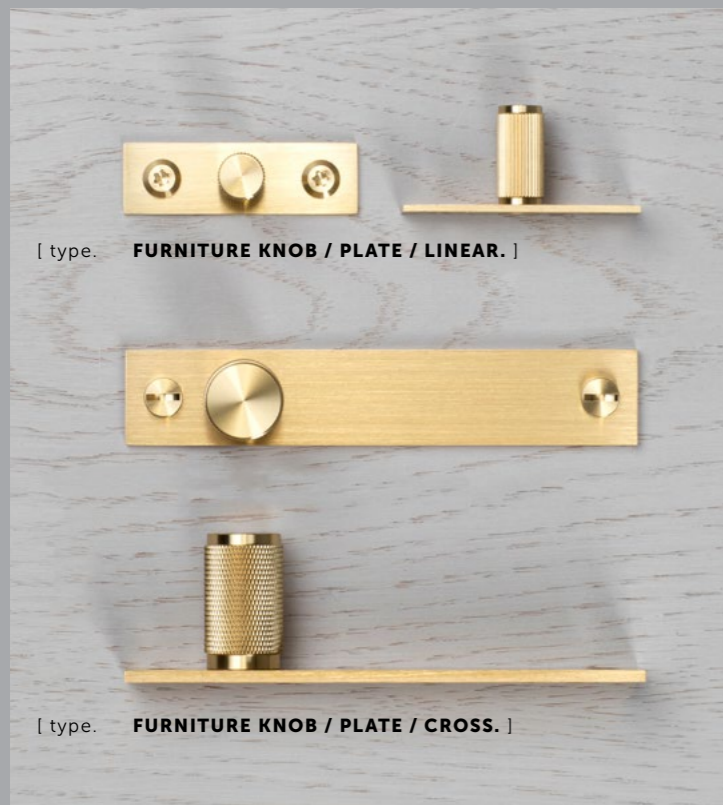

[details.] **SOLID METAL.]**
COIN SCREW ENDS.]

[details.] **COMES WITH 2 X 0.94" SMALL DISCS.]**
FITS THROUGH CABINET DOOR FROM BACKSIDE.]
DOUBLE-SIDED VERSION AVAILABLE PG. 52.]

[product image.]

[dimensions.]

[details.] **SOLID METAL
 BACKPLATE.]
 COIN SCREWS.]**

[finish.]
STEEL.] 
BRASS.] 
SMOKED BRONZE.] 
BLACK.] 

35" counter

[product.] **T-BAR.]**
 [finish.] **BRASS.]**

THE HOOK

[knurl.] **CROSS.]**

[details.] **SOLID METAL.]**
MACHINED HEAD.]