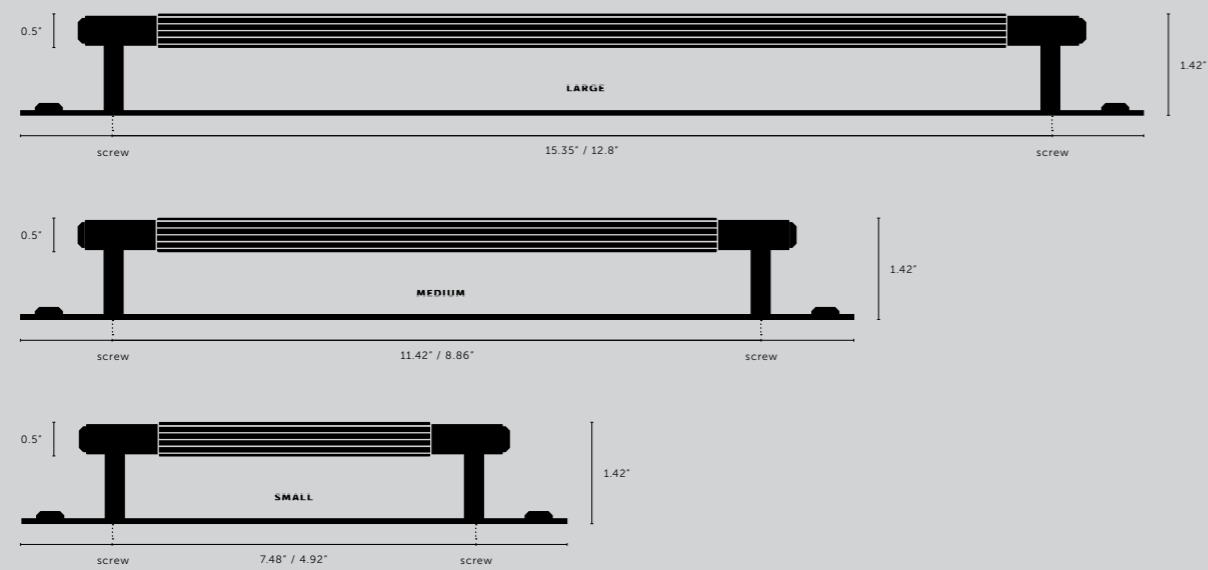

[dimensions.]

[scale.]

35" counter