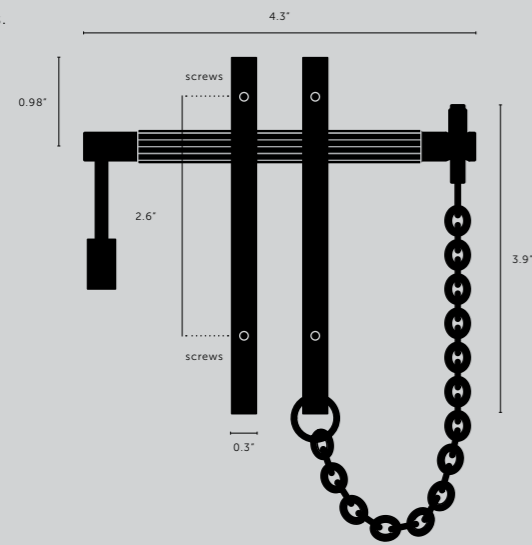

[collection. **LINEAR.**]

Our new linear-knurl pattern is machined into 12mm diameter solid bar and inspired by fashion accessory hardware. Elegant in look and scale this knurl is beautifully refined. The linear-knurl is accompanied by machined torx screws.

[dimensions.]

[product image.]

[scale.]

35" counter

[knurl.] **LINEAR.]**
 [finish.] **BURNT STEEL.]**

PRECIOUS BAR / LINEAR

[knurl.]

LINEAR.]

[product image.]

[details.]

**SOLID METAL.]
PADLOCK + CHAIN.]**

[fyi.]

**INCLUDES B+P LOW SECURITY PADLOCK
AND KEY.]**

[finish.]

BURNT STEEL.] 
BRASS.]

[dimensions.]

Our signature cross-knurl pattern is diamond-cut into 20mm diameter solid bar and inspired by machinery. Industrial in look and scale this knurl feels amazing under touch. The cross-knurl is accompanied by our signature solid metal coin screws.