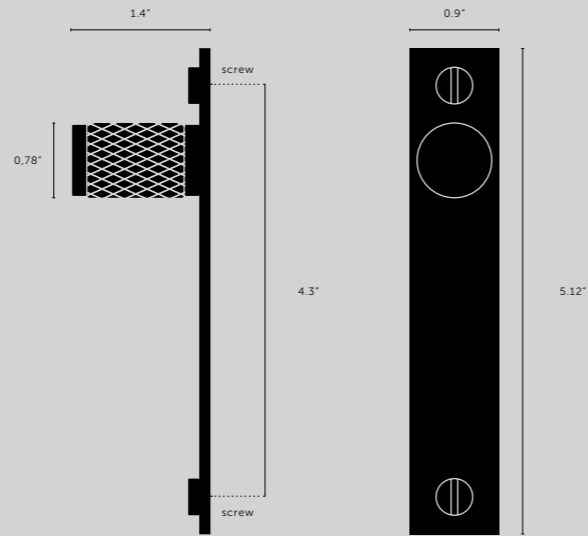

[knurl.] **CROSS.]**

[details.] **SOLID METAL.]**
BACKPLATE.]
COIN SCREWS.]

[fyi.] **SOLD IN SETS OF TWO.]**

[finish.] **STEEL.]**
BRASS.]
SMOKED BRONZE.]
BLACK.]

[dimensions.]

[scale.]

PULL BAR / CROSS

[size.]
SMALL.]
MEDIUM.]
LARGE.]