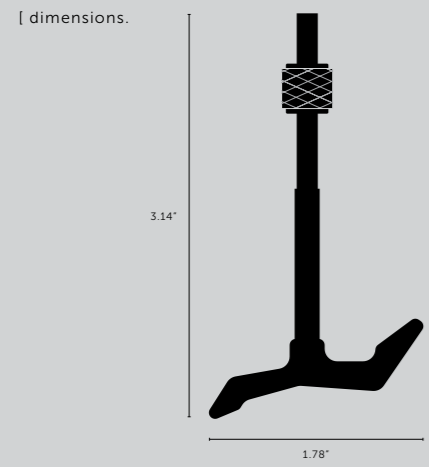

THE HOOK

[knurl.] **CROSS.]**

[details.] **SOLID METAL.]**
MACHINED HEAD.]

[fyi.] **COMES WITH WALL ANCHOR INSERT.]**

[finish.]

STEEL.]
BRASS.] ◀
SMOKED BRONZE.]