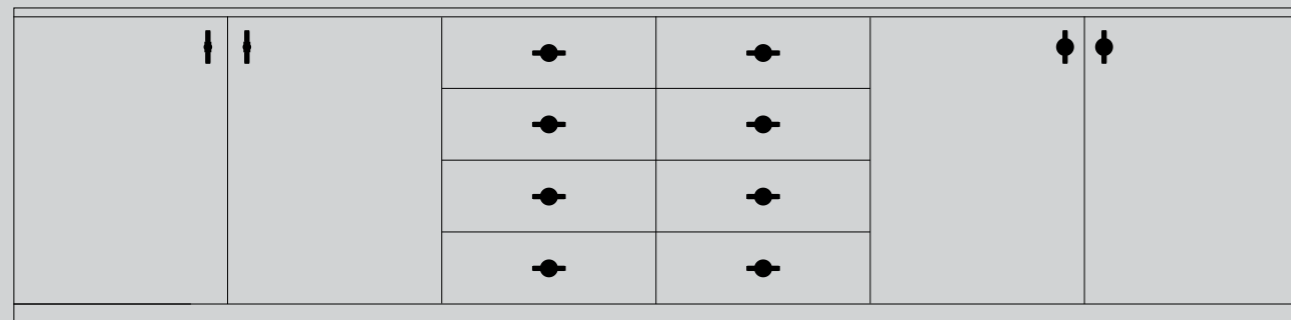

T-BAR / CROSS

[knurl.] **CROSS.]**

[details.] **SOLID METAL.]**

[finish.]
STEEL.]
BRASS.]
SMOKED BRONZE.]
BLACK.]

[scale.]

T-BAR / PLATE / CROSS

[knurl.] **CROSS.]**

[details.] **SOLID METAL
BACKPLATE.]
COIN SCREWS.]**

[finish.]
STEEL.]
BRASS.]
SMOKED BRONZE.]
BLACK.]

35" counter

[product.] **T-BAR.]**
[finish.] **BRASS.]**