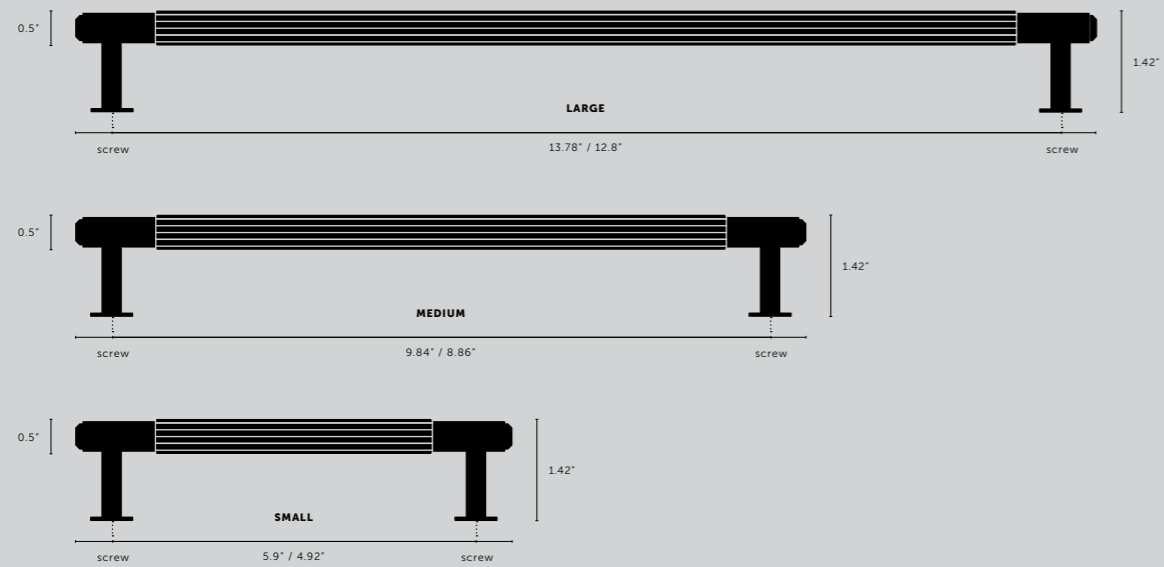

[dimensions.]

[scale.]

35" counter