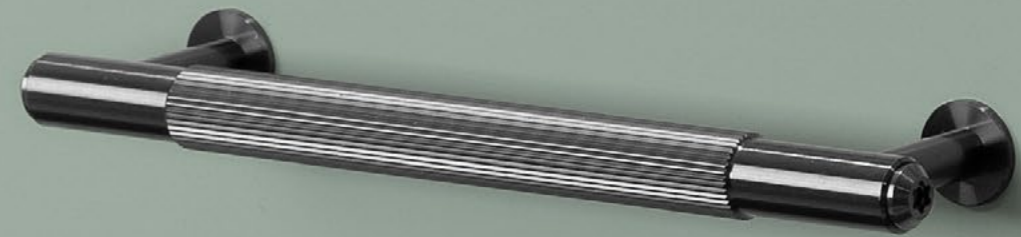

[collection. **LINEAR.**]

Our new linear-knurl pattern is machined into 12mm diameter solid bar and inspired by fashion accessory hardware. Elegant in look and scale this knurl is beautifully refined. The linear-knurl is accompanied by machined torx screws.

[knurl.] **LINEAR.]**

[details.] **SOLID METAL.]**
BACKPLATE.]
COIN SCREWS.]

[fyi.] **SOLD IN SETS OF TWO.]**

[finish.] **STEEL.]**
BRASS.] ◀
GUN METAL.]
BLACK.]

[dimensions.]

PULL BAR / LINEAR

[size.]
SMALL.]
MEDIUM.]
LARGE.]

[finish.]
STEEL.] 
BRASS.] 
GUN METAL.] 
BLACK.] 

[knurl.]
LINEAR.]

[details.]
SOLID METAL.]
TORX SCREW ENDS.]

[dimensions.]

[scale.]

35" counter

[size.]
SMALL.]
 [finish.]
GUN METAL.]

PULL BAR / LINEAR / PLATE