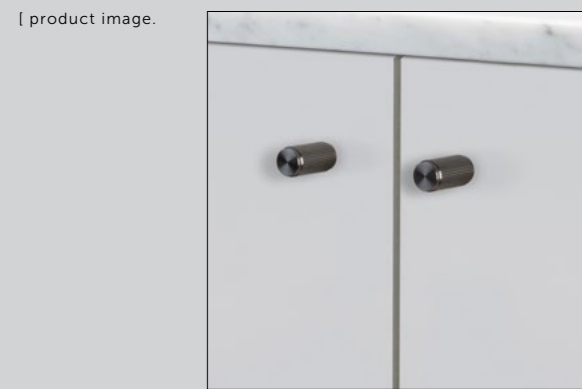

FURNITURE KNOB / LINEAR

[knurl.] **LINEAR.]**

[details.] **SOLID METAL.]**

[fyi.] **SOLD IN SETS OF TWO.]**

[finish.] **STEEL.]**
BRASS.]
GUN METAL.] ◀
BLACK.]