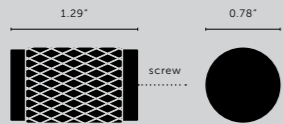

[dimensions.]