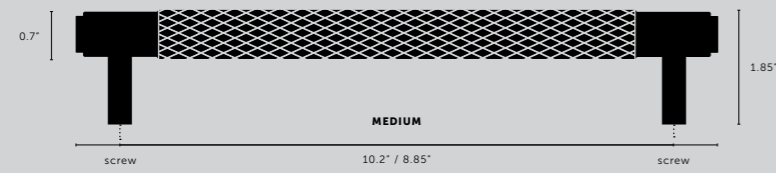

[knurl.] **CROSS.]**

[details.] **SOLID METAL.]**
BACKPLATE.]
COIN SCREWS.]

[fyi.] **SOLD IN SETS OF TWO.]**

[finish.] **STEEL.]**
BRASS.]
SMOKED BRONZE.]
BLACK.]

[dimensions.]

[scale.]

PULL BAR / CROSS

[size.]
SMALL.]
MEDIUM.]
LARGE.]

[finish.]
STEEL.]
BRASS.]
SMOKED BRONZE.]
BLACK.]

[knurl.]
CROSS.]

[details.]
SOLID METAL.]
COIN SCREW ENDS.]

[product image.]

[fyi.]
DOUBLE-SIDED VERSION AVAILABLE PG. 50.]

[dimensions.]

[scale.]

35" counter