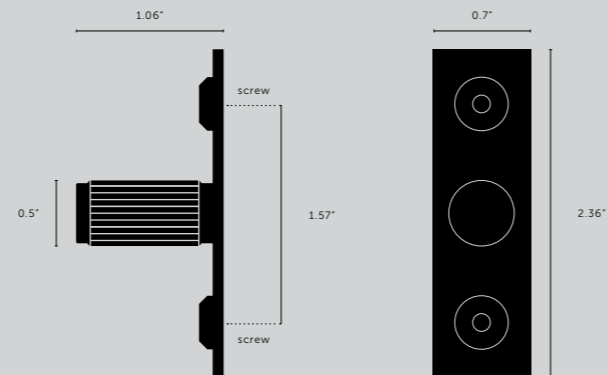

[knurl.] **LINEAR.]**

[details.] **SOLID METAL.]**
BACKPLATE.]
COIN SCREWS.]

[fyi.] **SOLD IN SETS OF TWO.]**

[finish.] **STEEL.]**
BRASS.] ◀
GUN METAL.]
BLACK.]

[dimensions.]

PULL BAR / LINEAR

[size.]
SMALL.]
MEDIUM.]
LARGE.]