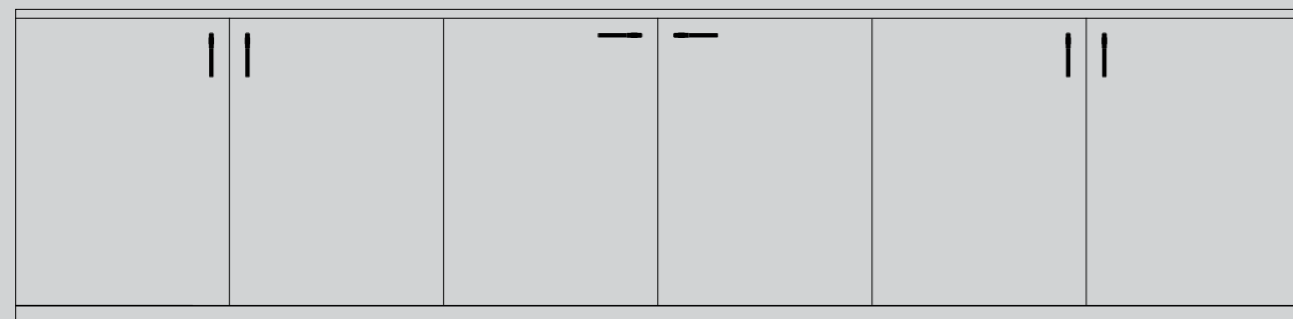

[dimensions.]

[product image.]

[scale.]

35" counter

[knurl.] **LINEAR.]**
 [finish.] **BURNT STEEL.]**

PRECIOUS BAR / LINEAR

[knurl.]

LINEAR.]