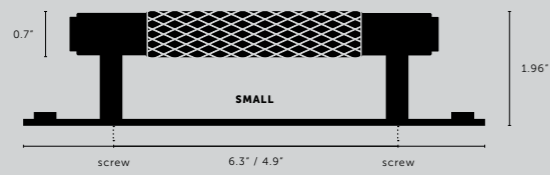

[size.]
MEDIUM & LARGE.]
 [finish.]
SMOKED BRONZE.]

PULL BAR / PLATE / CROSS

[size.]
SMALL.]
MEDIUM.]
LARGE.]

[finish.]
STEEL.]
BRASS.]
SMOKED BRONZE.] ◀
BLACK.]

[knurl.]
CROSS.]

[details.]
SOLID METAL.]
BACKPLATE.]
COIN SCREWS.]

[product image.]

[dimensions.]

[scale.]

35° counter

[size.]
LARGE.]
[finish.]
STEEL.]

CLOSET BAR / CROSS

[knurl.] **CROSS.]**

[finish.] **STEEL.]**
BRASS.]
SMOKED BRONZE.]
BLACK.]