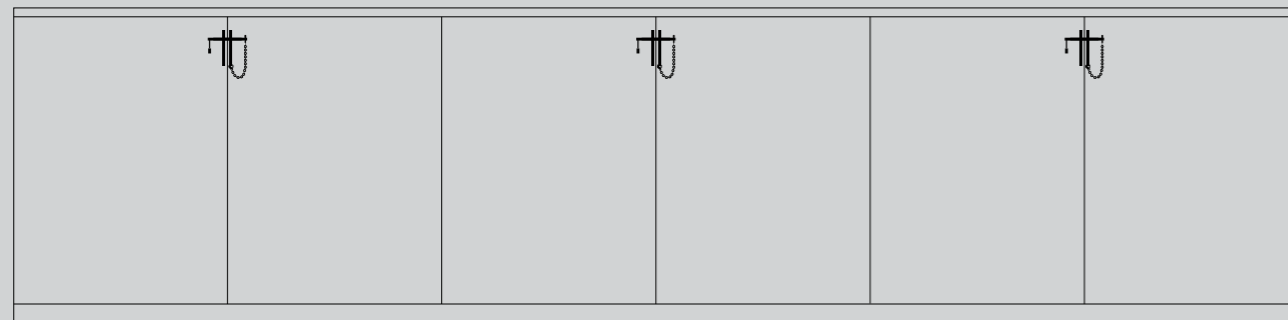

[scale.]

[category.]
[page.]

**CABINET HARDWARE.]
18.]**