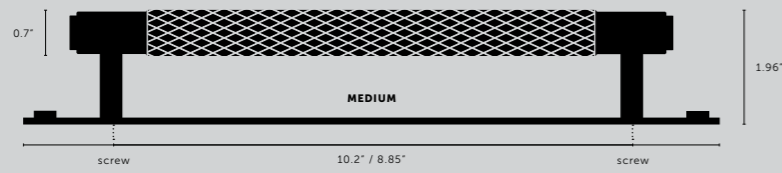

[dimensions.]

[scale.]

35° counter