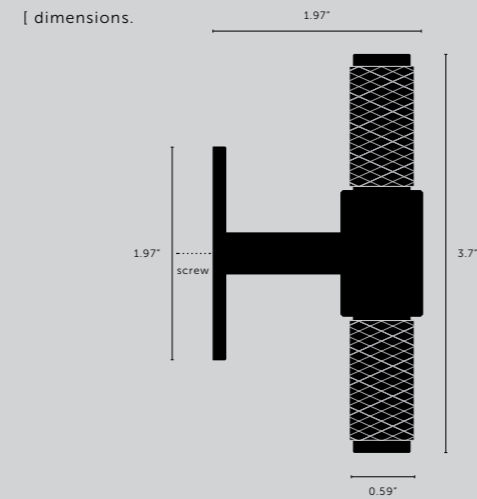

T-BAR / PLATE / CROSS

[knurl.] **CROSS.]**

[details.] **SOLID METAL
BACKPLATE.]
COIN SCREWS.]**

[finish.]
STEEL.]
BRASS.]
SMOKED BRONZE.]
BLACK.]