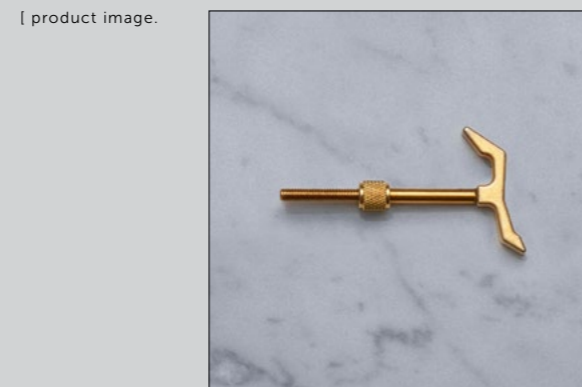

THE HOOK

[knurl.] **CROSS.]**

[details.] **SOLID METAL.]**
MACHINED HEAD.]

[fyi.] **COMES WITH WALL ANCHOR INSERT.]**

[finish.]

STEEL.]
BRASS.] ◀
SMOKED BRONZE.]