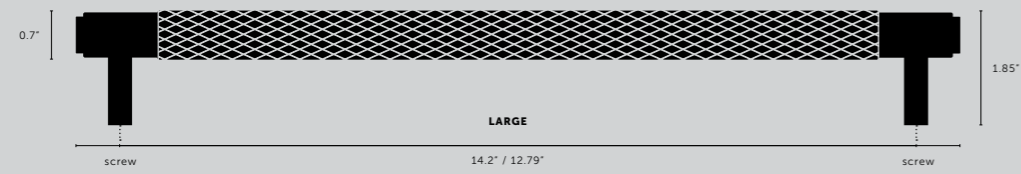

[finish.]
STEEL.]
BRASS.]
SMOKED BRONZE.]
BLACK.]

[knurl.]
CROSS.]

[details.]
SOLID METAL.]
COIN SCREW ENDS.]

[product image.]

[fyi.]
DOUBLE-SIDED VERSION AVAILABLE PG. 50.]

[dimensions.]

[scale.]

35" counter