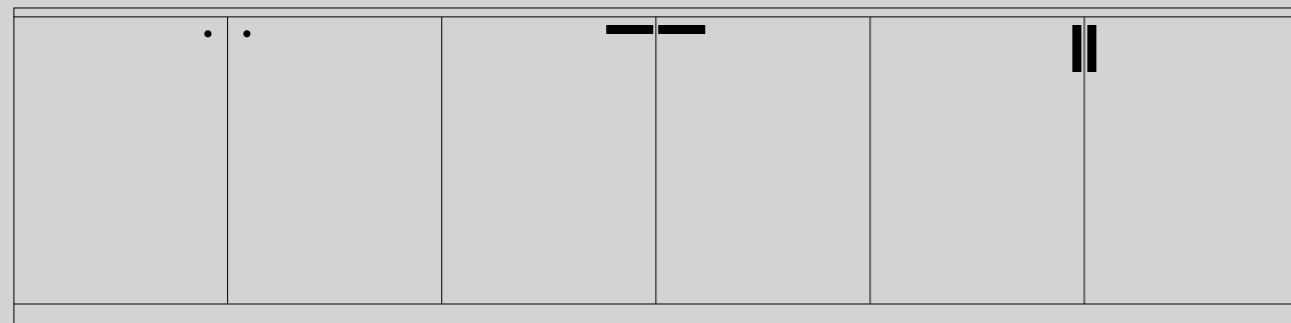

[dimensions.]

[scale.]