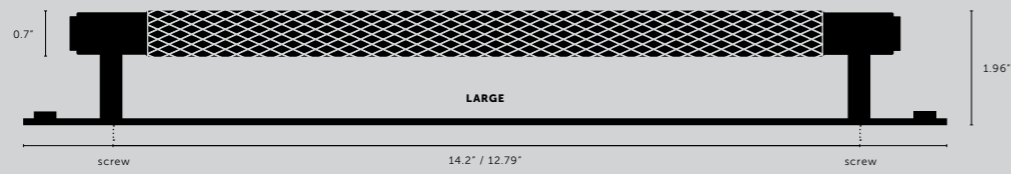

[dimensions.]

[scale.]

35° counter